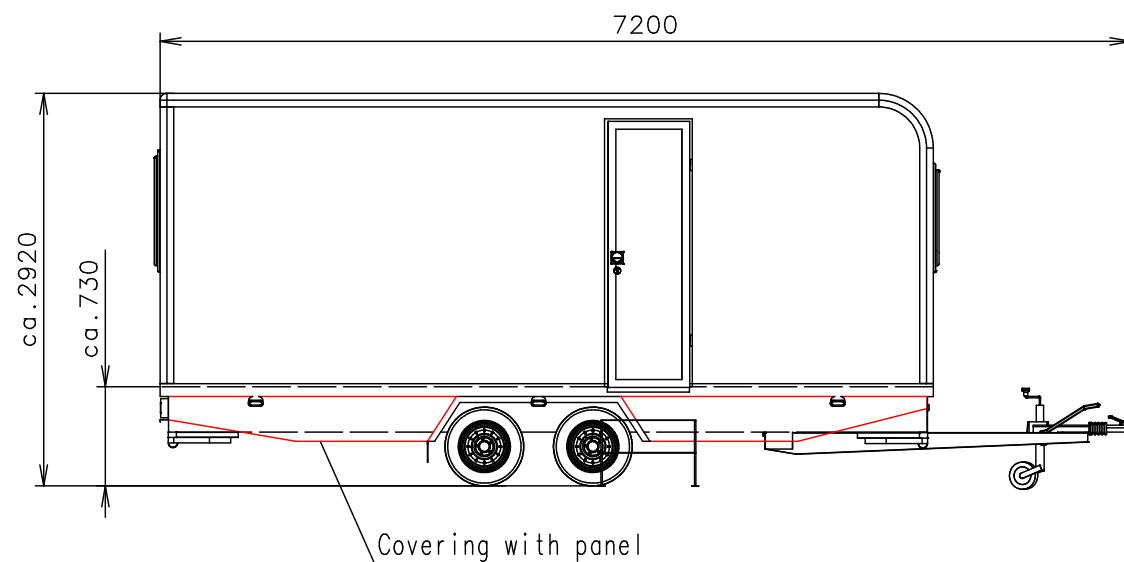

Connection hoses and cables	
Water hose:	✗
Waste water hose:	✗
Electric cable:	✓

(Cabling and piping is not shown on the 3D views and drawings)

Security system Jablotron

Notes: COC? External door - digital password locking system - SE supply

Interior height:	2100 mm	Total weight:	2600 kg
Color:	RAL 9010	Tare weight-estimate:	1800 kg
Floor:	PVC Jupiter 142702	Centre of wheels from rear side:	2790 mm
Date:	24.5.2019	Wheels:	165 R13C

**EUROWAGON**

(Cabling and piping is not shown on the 3D views and drawings)

Security system Jablotron

Notes: COC? External door - digital password locking system - SE supply

Interior height:	2100 mm	Total weight:	2600 kg
Color:	RAL 9010	Tare weight-estimate:	1800 kg
Floor:	PVC Jupiter 142702	Centre of wheels from rear side:	2790 mm
Date:	24.5.2019	Wheels:	165 R13C
<b>EUROWAGON</b>		Drawing number: 3285-57-2_2/2 (WestBay)	