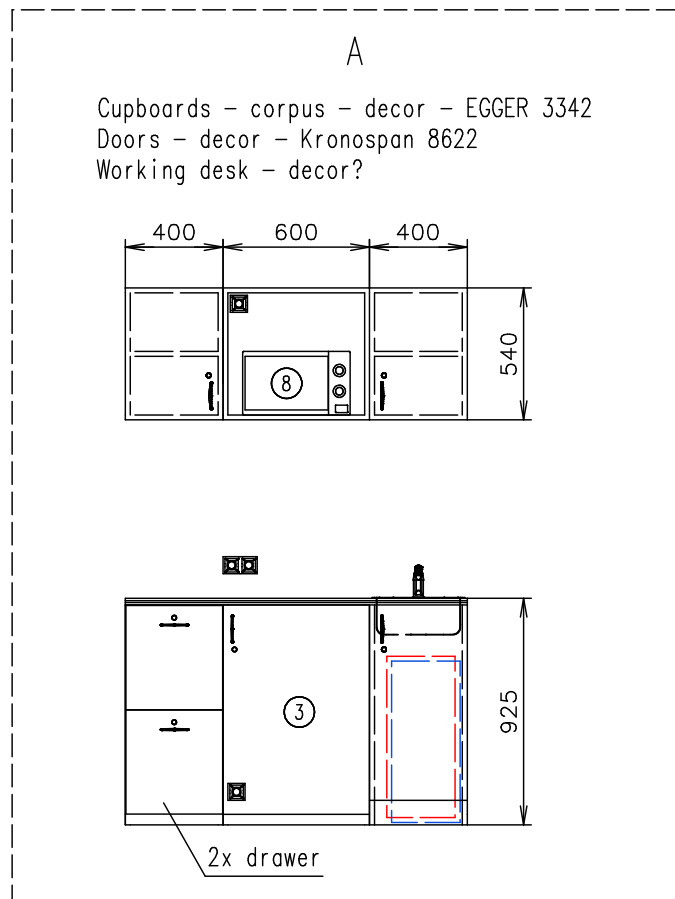

Connection hoses and cables	
Water hose:	✗
Waste water hose:	✗
Electric cable:	✓

(Cabling and piping is not shown on the 3D views and drawings)

Security system Jablotron

Notes: COC? External door - digital password locking system - SE supply

Interior height:	2100 mm	Total weight:	2600 kg
Color:	RAL 9010	Tare weight-estimate:	1800 kg
Floor:	PVC Jupiter 142702	Centre of wheels from rear side:	2790 mm
Date:	24.5.2019	Wheels:	165 R13C

EUROWAGON

Drawing number:
3285-57-2_1/2 (WestBay)