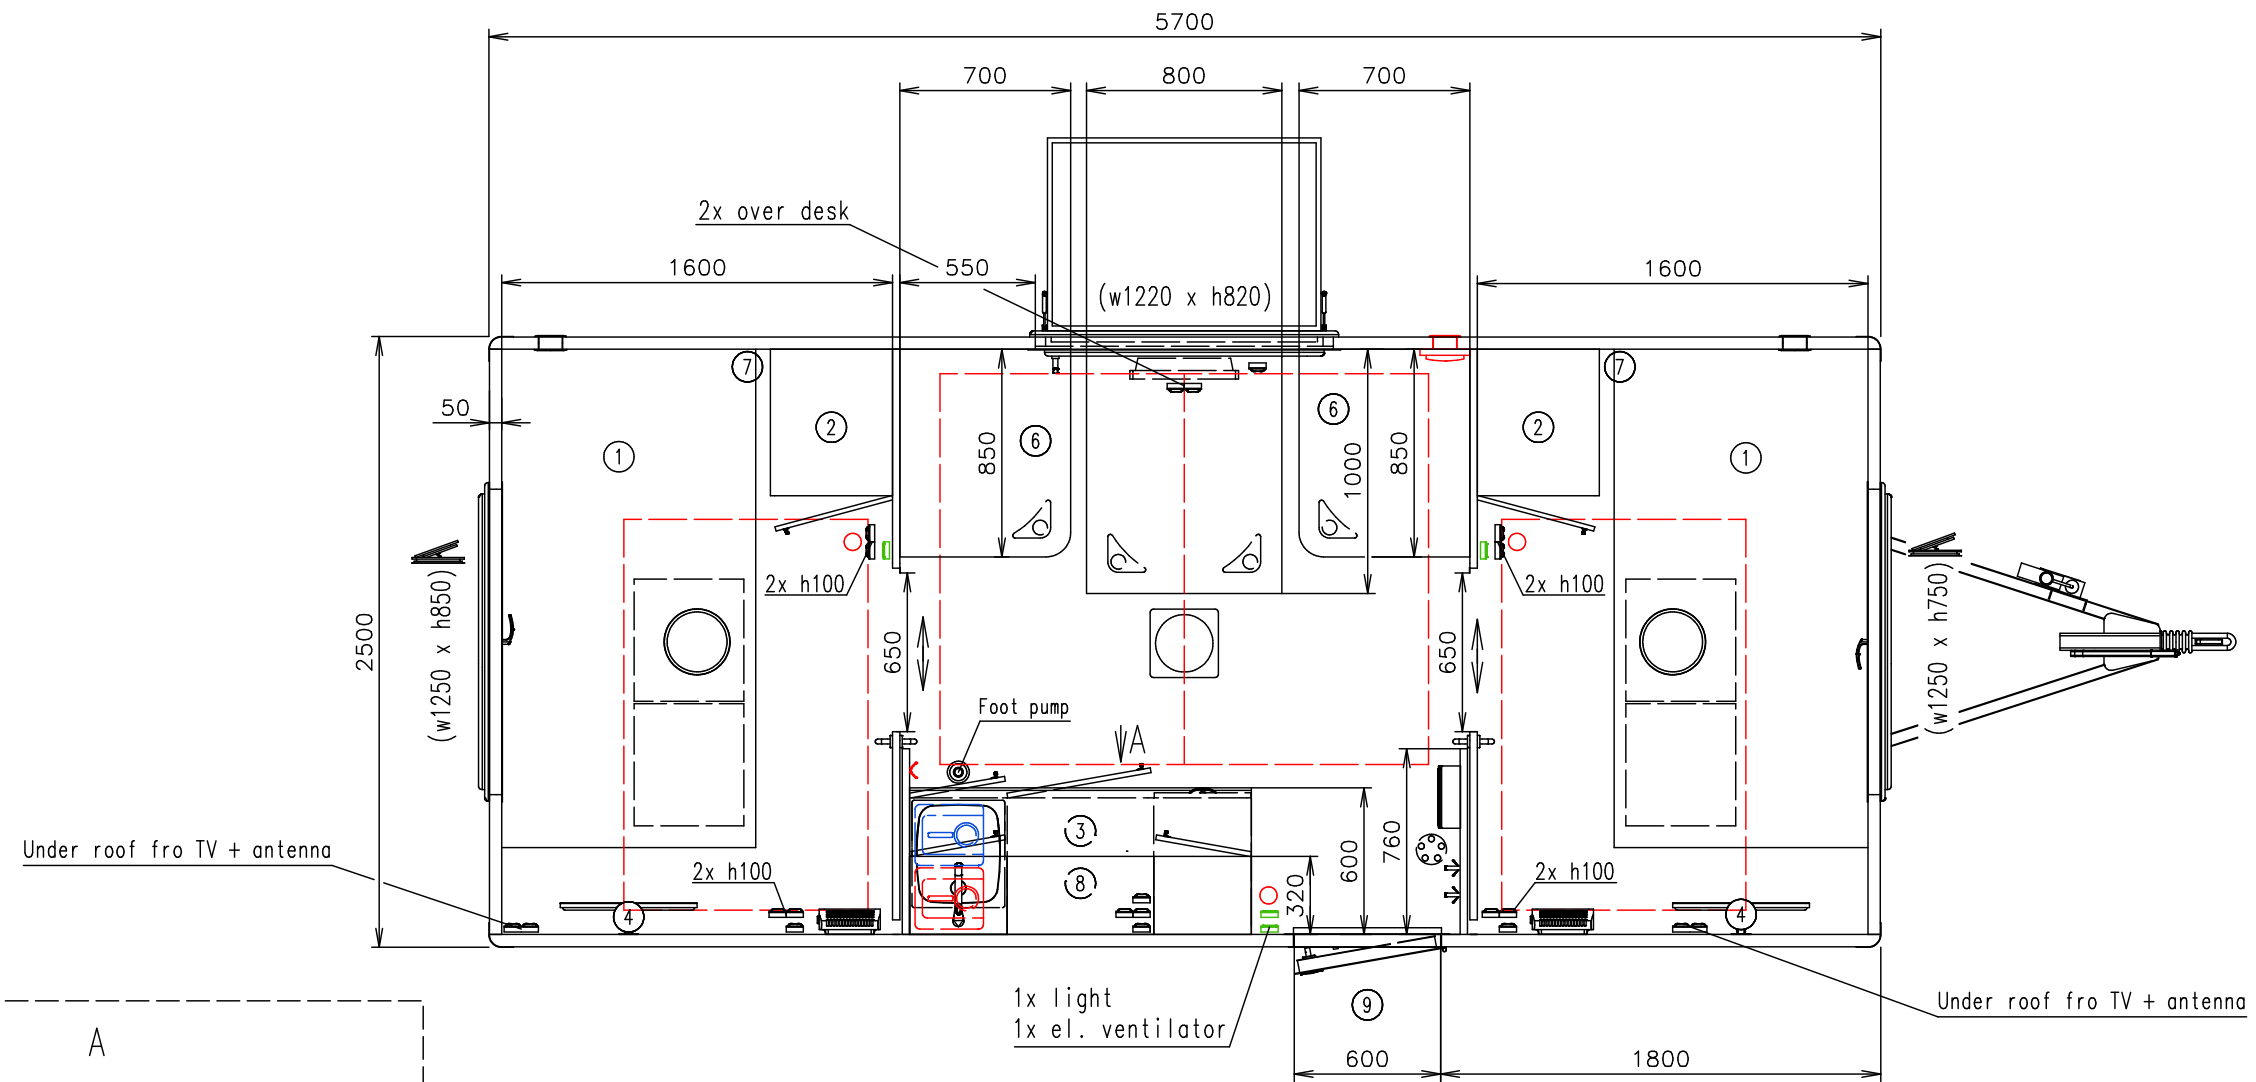

Connection hoses and cables	
Water hose:	✗
Waste water hose:	✗
Electric cable:	✓

(Cabling and piping is not shown on the 3D views and drawings)

Security system Jablotron

Notes: COC? External door - digital password locking system - SE supply

Interior height:	2100 mm	Total weight:	2600 kg
Color:	RAL 9010	Tare weight-estimate:	1800 kg
Floor:	PVC Jupiter 142702	Centre of wheels from rear side:	2790 mm
Date:	24.5.2019	Wheels:	165 R13C

EUROWAGON

Drawing number:
3285-57-2_1/2 (WestBay)