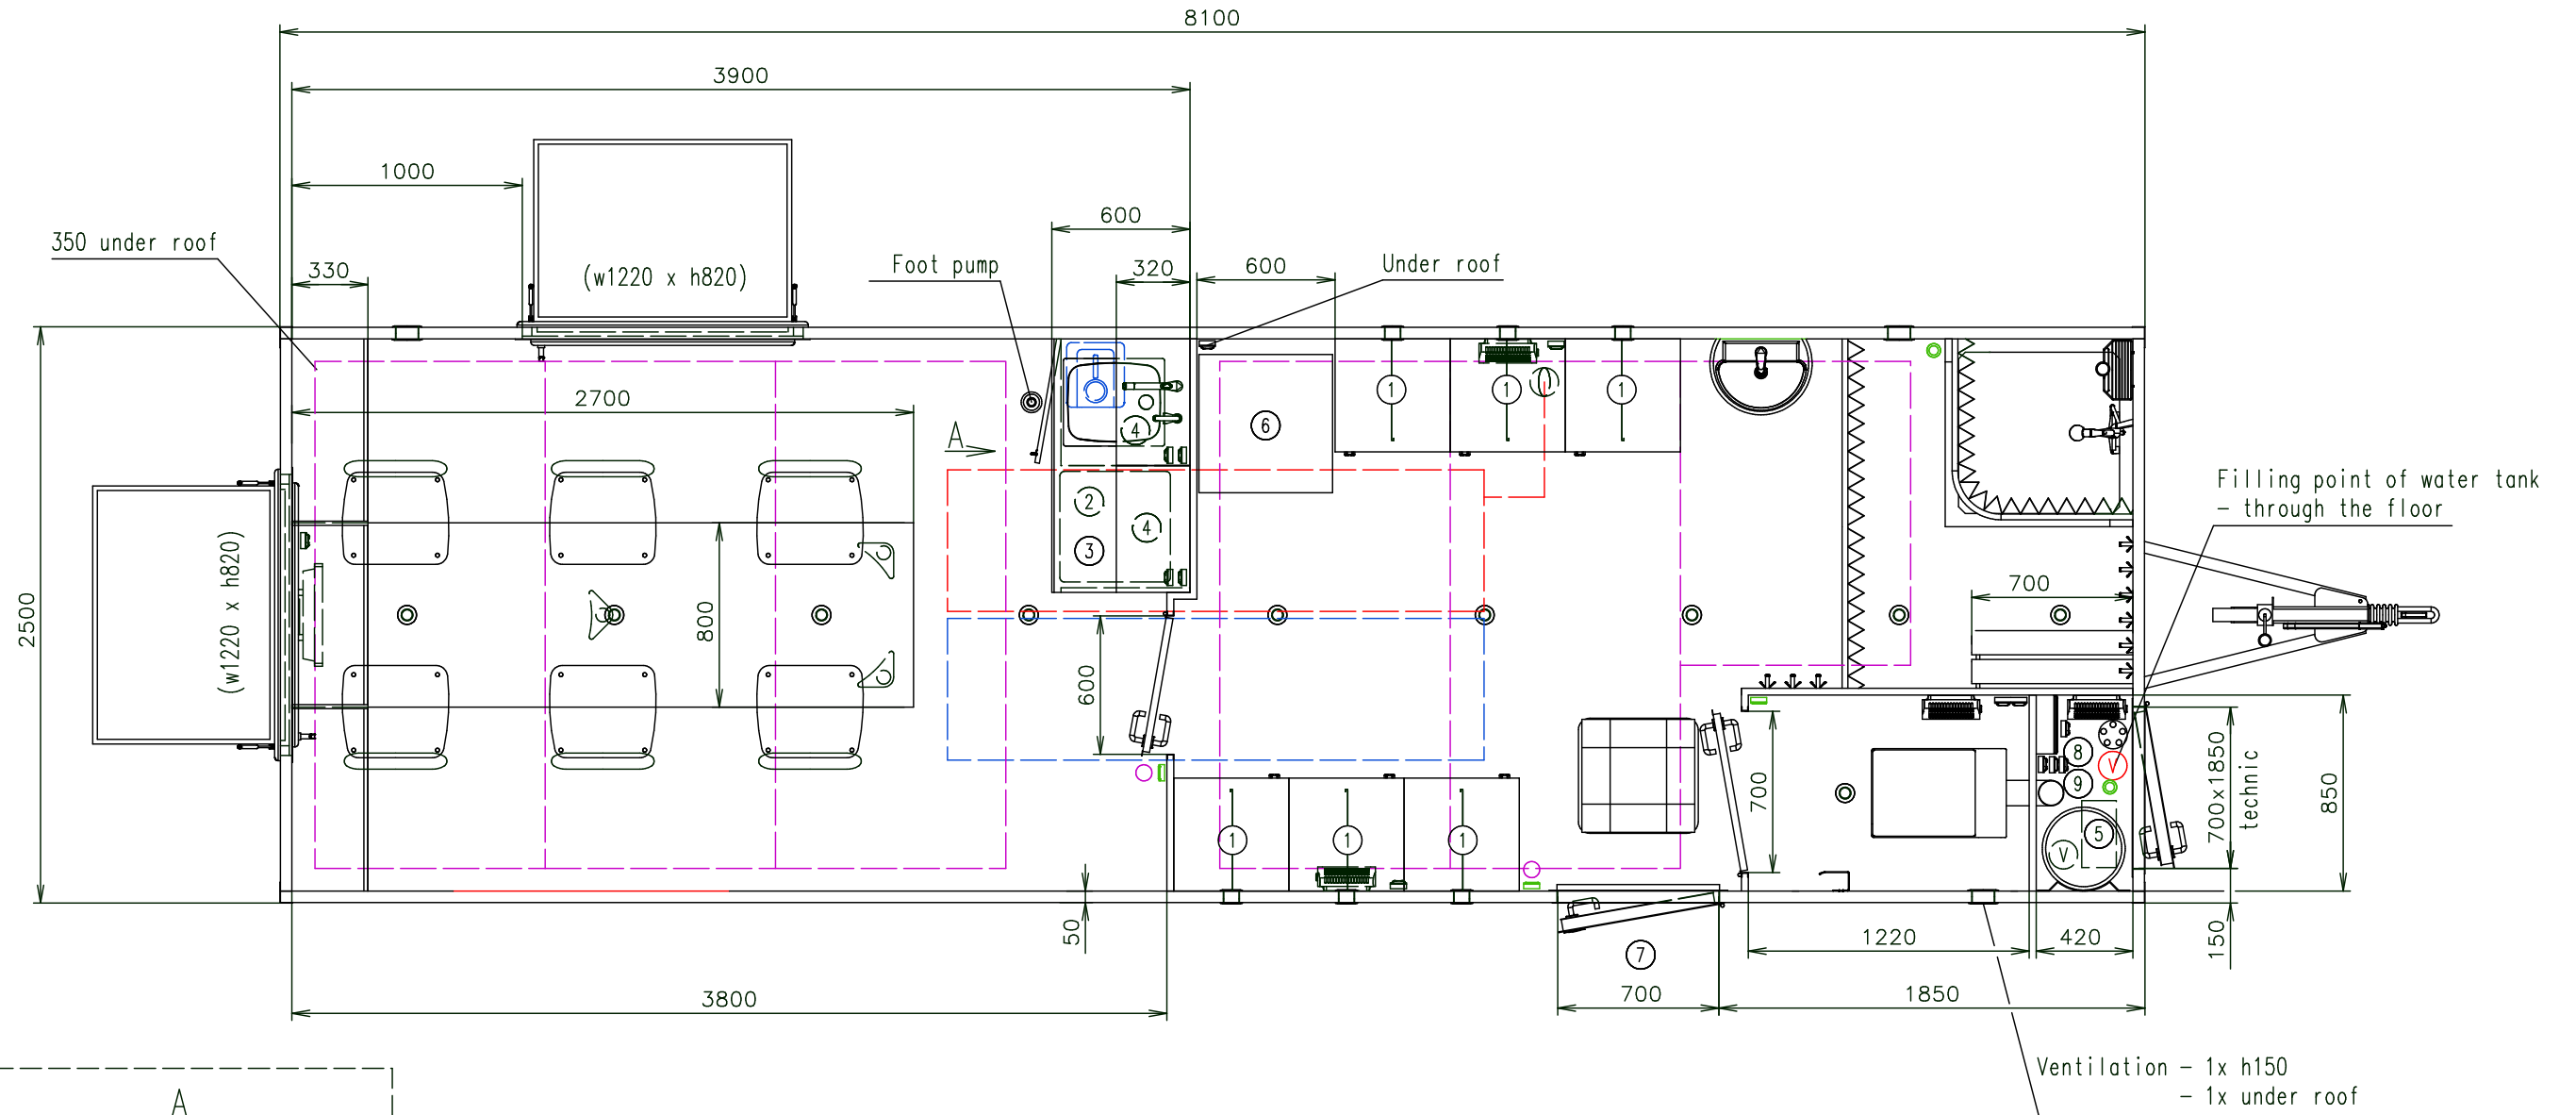

Connection hoses and cables	
Water hose:	✓
Waste water hose:	✓ 10 m
Electric cable:	✓

(Cabling and piping is not shown on the 3D views and drawings)

Notes: Waste from sink - manually change
- either directly under floor or to main waste tank

Interior height:	2200 mm	Total weight:	3000 kg
Color:	RAL 9010	Tare weight-estimate:	2500 kg
Floor:	PVC gray	Centre of wheels from rear side:	4210 mm
Date:	29.5.2018	Wheels:	185 R14C

EUROWAGON

Drawing number:
2985-81-2_1/2 (WestBay)

(Cabling and piping is not shown on the 3D views and drawings)

Notes: Waste from sink – manually change – either directly under floor or to main waste tank

Interior height:	2200 mm	Total weight:	3000 kg
Color:	RAL 9010	Tare weight-estimate:	2500 kg
Floor:	PVC gray	Centre of wheels from rear side:	4210 mm
Date:	29.5.2018	Wheels:	185 R14C