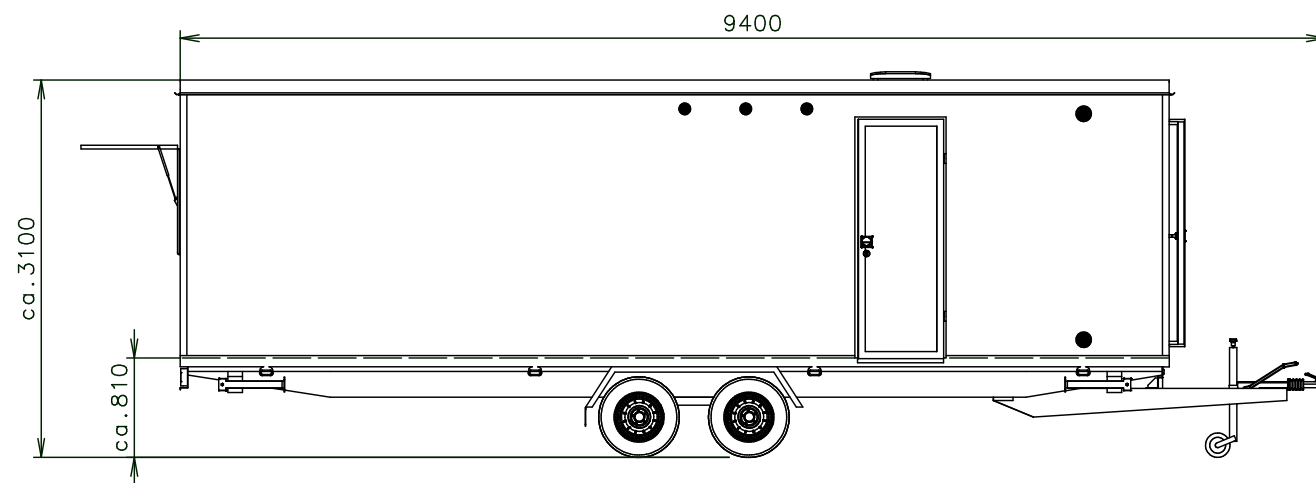

Connection hoses and cables	
Water hose:	✓
Waste water hose:	✓ 10 m
Electric cable:	✓

(Cabling and piping is not shown on the 3D views and drawings)

Notes: Waste from sink - manually change
- either directly under floor or to main waste tank

Interior height:	2200 mm	Total weight:	3000 kg
Color:	RAL 9010	Tare weight-estimate:	2500 kg
Floor:	PVC gray	Centre of wheels from rear side:	4210 mm
Date:	29.5.2018	Wheels:	185 R14C

EUROWAGON

Drawing number:
2985-81-2_1/2 (WestBay)

(Cabling and piping is not shown on the 3D views and drawings)

Notes: Waste from sink – manually change – either directly under floor or to main waste tank

Interior height:	2200 mm	Total weight:	3000 kg
Color:	RAL 9010	Tare weight-estimate:	2500 kg
Floor:	PVC gray	Centre of wheels from rear side:	4210 mm
Date:	29.5.2018	Wheels:	185 R14C