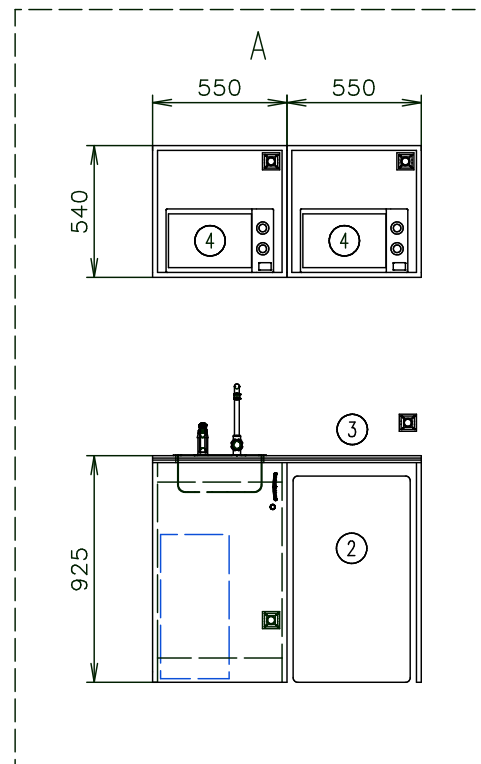

Connection hoses and cables	
Water hose:	✓
Waste water hose:	✓ 10 m
Electric cable:	✓

(Cabling and piping is not shown on the 3D views and drawings)

Notes: Waste from sink - manually change
- either directly under floor or to main waste tank

Interior height:	2200 mm	Total weight:	3000 kg
Color:	RAL 9010	Tare weight-estimate:	2500 kg
Floor:	PVC gray	Centre of wheels from rear side:	4210 mm
Date:	29.5.2018	Wheels:	185 R14C

EUROWAGON

Drawing number:
2985-81-2_1/2 (WestBay)

(Cabling and piping is not shown on the 3D views and drawings)

Notes: Waste from sink – manually change – either directly under floor or to main waste tank

Interior height:	2200 mm	Total weight:	3000 kg
Color:	RAL 9010	Tare weight-estimate:	2500 kg
Floor:	PVC gray	Centre of wheels from rear side:	4210 mm
Date:	29.5.2018	Wheels:	185 R14C